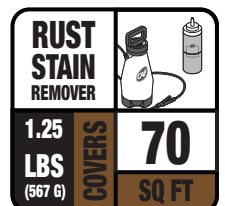

PACKAGING

- Weight: 1.25 lbs
- Coverage: 70 sq ft
- Item Number: LIFTPRO
- UPC Number: 00850022489181

SAFETY: Avoid contact with eyes. Remove and rinse any clothing come into contact with LIFT-PRO. Wash off skin that has come into contact with LIFT-PRO. Mix in a well-ventilated area and avoid breathing in concentrate dust.

**HAVE QUESTIONS? NEED TRAINING?
WE'RE HERE TO HELP!**

Visit www.mycaf.com for additional product information, SDS, training materials, product videos and more.